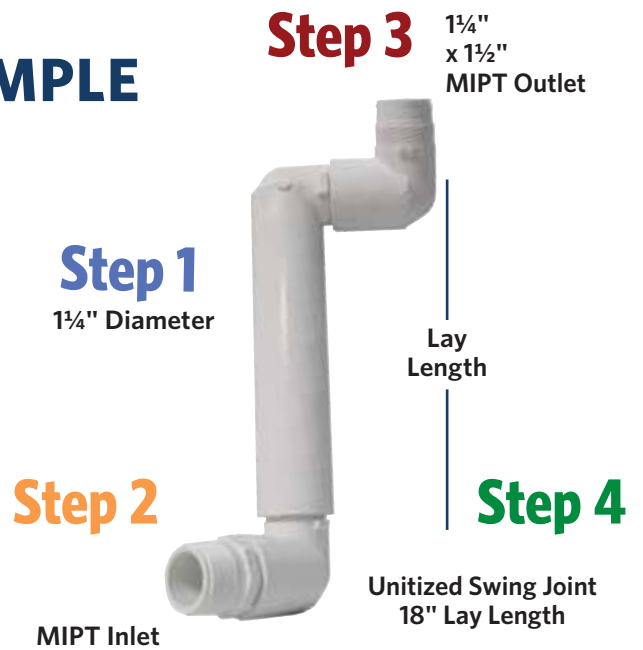

EXAMPLE

You need a 1 1/4" Swing Joint with an MIPT inlet and a 1 1/2" Increasing MIPT outlet. (18" lay length)
The part number is 233-218.
See LASCOFITTINGS.COM for more information