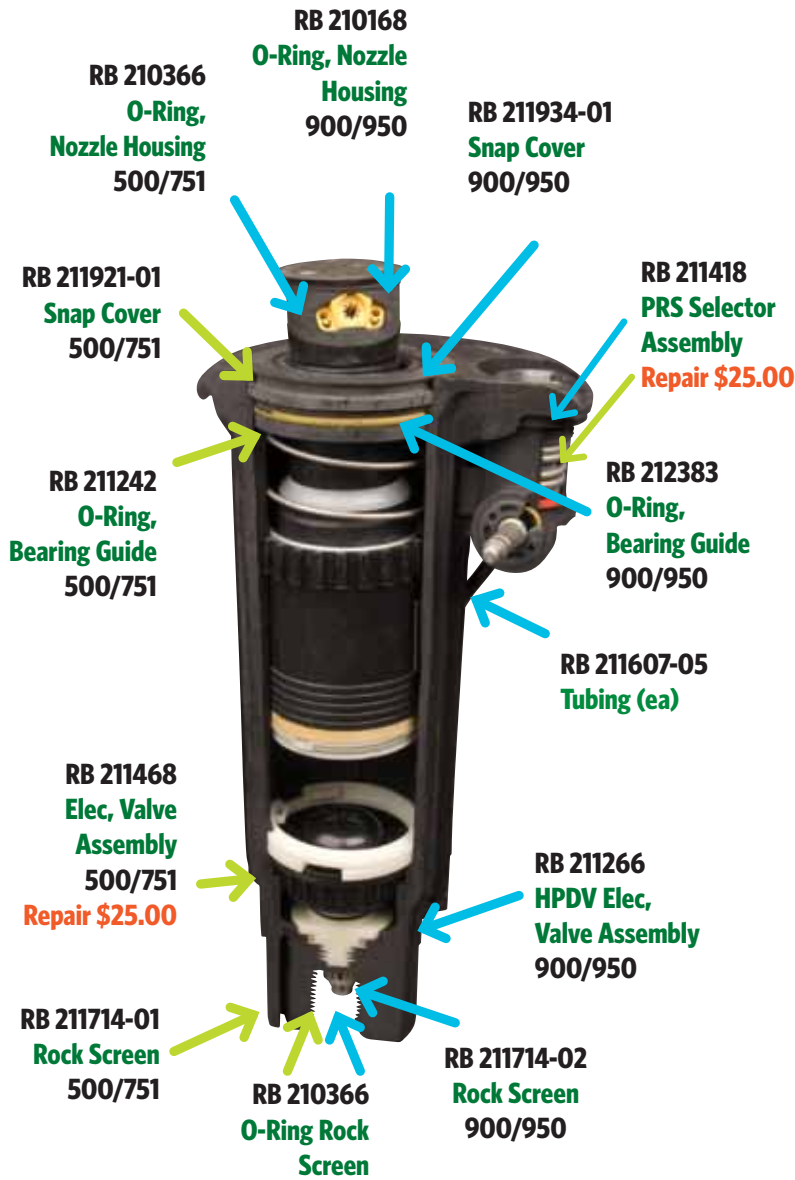

EAGLE 700/900 SERIES SPRINKLER