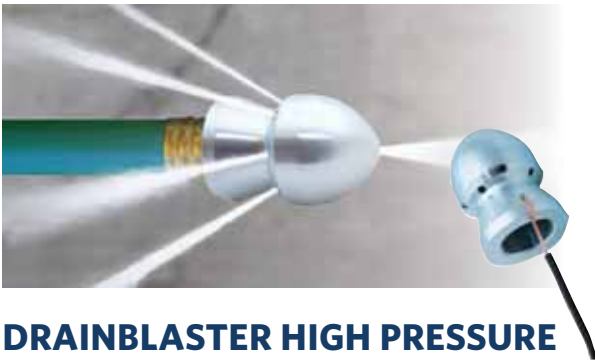

Super Heavy Duty Steel Construction & Powder Coated Finish

7", 8" or 11"

**Blade Depth Stopper**  
Keeps Wires from Getting Cut!

**PowerTrim™  
Pro Series**

Designed to fit most major straight shaft power trimmer bands.  
7", 8" or 11"

**DRAINBLASTER HIGH PRESSURE DRAIN CLEANING NOZZLE 3/4" & 1"**

This unique hose-end, high pressure nozzle guides itself in cleaning out drains, to remove debris with ease. Special feature includes a wire attachment connector for using wire locator to determine drain route.