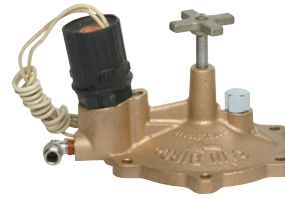

RB B41730
Valve Insertion Tool
900/950

RB D02236
Snap Ring Pliers
500/752

RB D02221
Selector Valve Key 18"

RB D02215
Selector Valve Key 7"

RB D02237
Installation
Socket for
Rock Screen

RB D05205
Universal Hose Adapter
500/950

RB B41720
Selector Service
Tool/Key

Easy Reach™
Key

Rain Bird

UH A-ERR
Easy Reach™
Key
15" Length

Includes:
HoseTap™
1" MHT Brass Swivel
and 3/4" Adapter

UH HN-R125S - 500/751
UN HN-R150S - 900/950
HoseTap™ w/Swivel
Purchase with or Without Swivel

HoseTap™

BRASS VALVES & PARTS

RB 208554
Elbow Filter Assembly
(Bag of 5)

RB 209814.04-99
2" EFB-CP Bonnet Assy
w/New Solenoid

RB 236239
E-Z Bleed Solenoid

RB 209814-03
1 1/2" EFB-CP Bonnet Assy
Less Solenoid
RB 209814-04
2" EFB-CP Bonnet Assy Less Solenoid

Brass Valves - Gate,
Angle and Globe

RB 200EFB-CP
Electric Brass Valve

Send Your Electric Brass Valves to SportsTurf Irrigation for Repair

PLASTIC VALVE OPTIONS

**2" & 1 1/2" ELECTRIC BRASS VALVE
REPLACEMENTS FROM K-RAIN®**