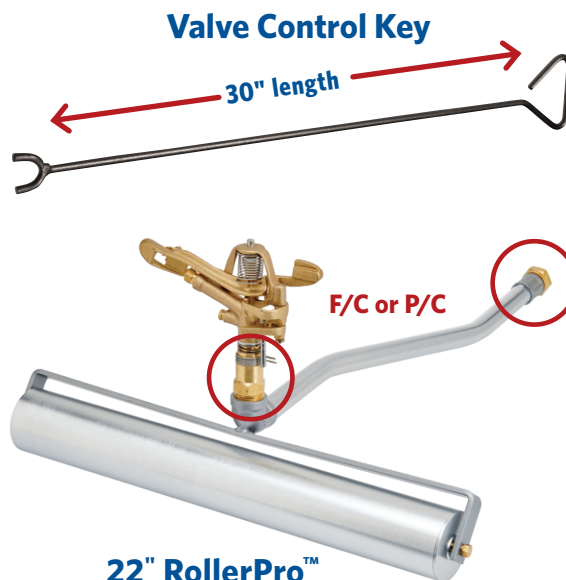

Also see LASCOFITTINGS.COM for online configurator

3M DBR/Y Splice Kit

Box of 100
or Purchase
Individually

COMPARE K-RAIN® TO OTHER PGP STYLE ROTORS

High Performance, Low Maintenance

This patented "Easy Arc Setting" just made your irrigator's life a whole lot easier!!!

7 Year Warranty

Available on ALL models of K-Rain® rotors.

K-RAIN®	MINIPRO 6" 20/Case	SUPERPRO 20/Case	RPS75i 20/Case	PROSPORT 12/Case
INLET	1/2"	3/4"	3/4"	1"
COVERAGE	40° - 360°	40° - 360°	40° - 360°	40° - 360°
FLOW RANGE (GPM)	.8 - 3.3	.8 - 11.1	.9 - 9.7	5.1 - 32.5
PRESSURE (PSI)	20 - 70	20 - 70	20 - 70	40 - 90
RADIUS	18' - 33'	26' - 46'	26' - 48'	43' - 77'
RECLAIMED WATER	YES	YES	YES	YES
WHAT YOU SHOULD KNOW	Perfect for landscape areas and for replacing fixed sprays	Best 3/4" Option Reduce distance & flow rate proportionately	Direct replacement for Hunter® PGP® & PGP® Ultra®	Great Block Type System replacement

★ CLEAN UP AROUND ★ YOUR HEADS

TAS Trimmer Sprinkler
Head Trimmer 3 3/4" - 10"

22" RollerPro™
Works with both 1" and 3/4" hoses using the included adapters and full circle and part circle sprinklers.
(sprinkler sold separately)