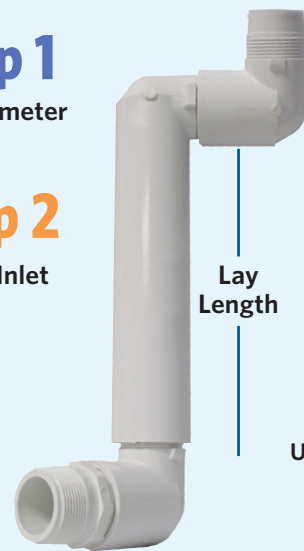

STEP 4: SPECIFY LAY LENGTH

Last Three Digits	Lay Length
-208	8"
-212	12"
-218	18"

Standard Sizes
Call for Custom Sizes!

EXAMPLE

Step 1

1¼" Diameter

Step 2

MIPT Inlet

Step 3

1¼" x 1½"
MIPT Outlet

Step 4

18" Lay Length
Unitized Swing Joint

So if you need a 1¼" Swing Joint with an MIPT inlet and a 1½" Increasing MIPT outlet. (18" Lay Length)

Your part number would be: 233-218