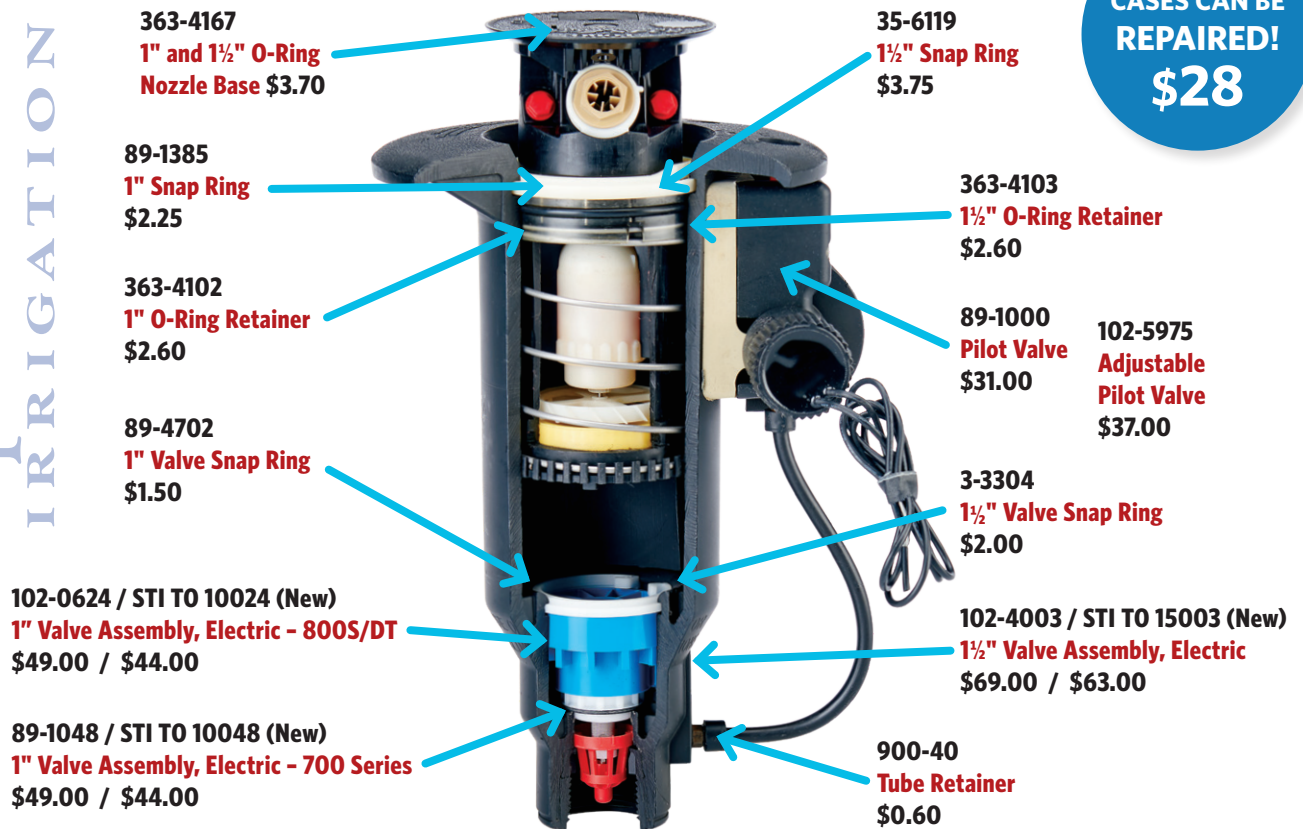

Part Number	Description	Price
102-5975	Adjustable NO Solenoid	\$37.00
102-5178	Adjustable WITH Solenoid	\$65.00
89-1000	Pilot Valve NO Solenoid	\$31.00
89-0009	Pilot Valve WITH Solenoid	\$56.00
89-1000-R	Pilot Valve - Repair	\$20.00
9-1876	Tubing ½" x 11½"	\$3.80
360-0220	O-Ring Body Assy	\$.45
102-0343	Selector Cam Black	\$4.25

PILOT VALVES & PILOT VALVE PARTS (REBUILT)

Adj Pilot Valve with Solenoid

Pilot Valve with Solenoid

Individual Parts Available

SportsTurf
IRRIGATION

1" & 1½" REBUILT SPRINKLER PARTS

TORO®
CASES CAN BE
REPAIRED!
\$28

1" CASE PARTS

Part Number	Description	Price
35-9421	700 Series 1" Elec Case Only NO PV, Valve, Solenoid	\$53.00
89-4868	700 Series 1" Elec Case WITH PV, Valve, Solenoid	\$105.00
102-1090	800 Series 1" Elec Case Only - NO PV, Valve, Solenoid	\$64.00
102-1090-99	800 Series 1" Elec Case Assy WITH PV, Valve, Solenoid	\$137.00
35-9418	700 Series 1" Hydraulic Case Only	\$53.00
89-1385	Snap Ring - Upper to Hold Sprinkler	\$2.25
89-4702	Snap Ring - Lower to Hold Valve	\$1.50