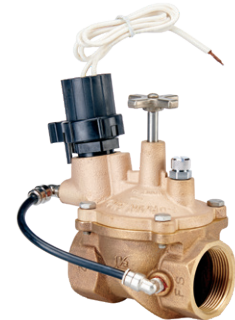

HoseTap™

BRASS VALVES & PARTS

RB 208554
Elbow Filter Assembly
(Bag of 5)

RB 209814.04-99
2" EFB-CP Bonnet Assy
w/New Solenoid

RB 236239
E-Z Bleed Solenoid

RB 209814-03
1 1/2" EFB-CP Bonnet Assy
Less Solenoid
RB 209814-04
2" EFB-CP Bonnet Assy Less Solenoid

Brass Valves - Gate,
Angle and Globe

RB 200EFB-CP
Electric Brass Valve

Send Your Electric Brass Valves to SportsTurf Irrigation for Repair

PLASTIC VALVE OPTIONS

**2" & 1 1/2" ELECTRIC BRASS VALVE
REPLACEMENTS FROM K-RAIN®**