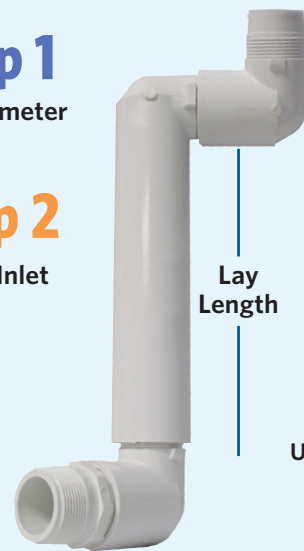

STEP 4: SPECIFY LAY LENGTH

Last Three Digits	Lay Length	
-208	8"	Standard Sizes
-212	12"	
-218	18"	
		Call for Custom Sizes!

EXAMPLE

Step 1

1¼" Diameter

Step 2

MIPT Inlet

Step 3

1¼" x 1½"
MIPT Outlet

Step 4

18" Lay Length
Unitized Swing Joint

So if you need a 1¼" Swing Joint with an MIPT inlet and a 1½" Increasing MIPT outlet. (18" Lay Length)

Your part number would be: 233-218

Also see LASCOFITTINGS.COM for online configurator