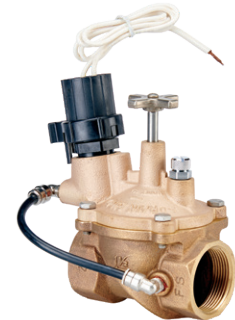

HoseTap™

BRASS VALVES & PARTS

RB 208554
Elbow Filter Assembly
 (Bag of 5)

RB 209814.04-99
2" EFB-CP Bonnet Assy
 w/New Solenoid

RB 236239
E-Z Bleed Solenoid

RB 209814-03
1 1/2" EFB-CP Bonnet Assy
 Less Solenoid
RB 209814-04
2" EFB-CP Bonnet Assy Less Solenoid

Brass Valves - Gate,
Angle and Globe

RB 200EFB-CP
Electric Brass Valve

Send Your Electric Brass Valves to SportsTurf Irrigation for Repair

PLASTIC VALVE OPTIONS

2" & 1 1/2" ELECTRIC BRASS VALVE
REPLACEMENTS FROM K-RAIN®