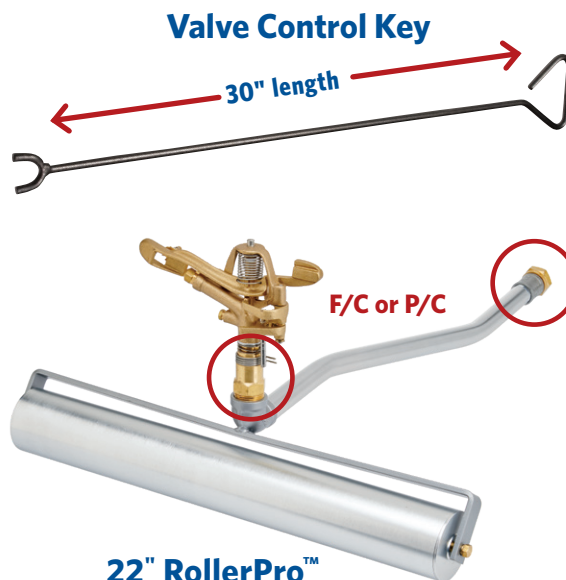

3M DBR/Y Splice Kit

Box of 100
or Purchase
Individually

COMPARE K-RAIN® TO OTHER PGP STYLE ROTORS

High Performance, Low Maintenance

This patented "Easy Arc Setting" just made your irrigator's life a whole lot easier!!!

7 Year Warranty

Available on ALL models of K-Rain® rotors.

K-RAIN®	MINIPRO 6" 20/Case	SUPERPRO 20/Case	RPS75i 20/Case	PROSPORT 12/Case
INLET	1/2"	3/4"	3/4"	1"
COVERAGE	40° - 360°	40° - 360°	40° - 360°	40° - 360°
FLOW RANGE (GPM)	.8 - 3.3	.8 - 11.1	.9 - 9.7	5.1 - 32.5
PRESSURE (PSI)	20 - 70	20 - 70	20 - 70	40 - 90
RADIUS	18' - 33'	26' - 46'	26' - 48'	43' - 77'
RECLAIMED WATER	YES	YES	YES	YES
WHAT YOU SHOULD KNOW	Perfect for landscape areas and for replacing fixed sprays	Best 3/4" Option Reduce distance & flow rate proportionately	Direct replacement for Hunter® PGP® & PGP® Ultra®	Great Block Type System replacement

★ CLEAN UP AROUND ★ YOUR HEADS

TAS Trimmer Sprinkler
Head Trimmer 3 3/4" - 10"

22" RollerPro™
Works with both 1" and 3/4" hoses using the included adapters and full circle and part circle sprinklers.
(sprinkler sold separately)