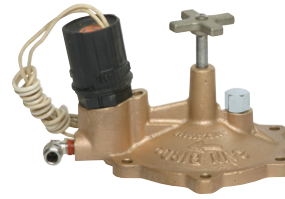

RB B41730
Valve Insertion Tool
900/950

RB D02236
Snap Ring Pliers
500/752

RB D02221
Selector Valve Key 18"

RB D02215
Selector Valve Key 7"

RB D02237
Installation
Socket for
Rock Screen

RB D05205
Universal Hose Adapter
500/950

RB B41720
Selector Service
Tool/Key

Easy Reach™
Key

Rain Bird

UH A-ERR
Easy Reach™
Key
15" Length

Includes:
HoseTap™
1" MHT Brass Swivel
and 3/4" Adapter

UH HN-R125S - 500/751
UN HN-R150S - 900/950
HoseTap™ w/Swivel
Purchase with or Without Swivel

HoseTap™

BRASS VALVES & PARTS

RB 208554
Elbow Filter Assembly
 (Bag of 5)

RB 209814.04-99
2" EFB-CP Bonnet Assy
 w/New Solenoid

RB 236239
E-Z Bleed Solenoid

RB 209814-03
1 1/2" EFB-CP Bonnet Assy
 Less Solenoid
RB 209814-04
2" EFB-CP Bonnet Assy Less Solenoid

Brass Valves - Gate,
Angle and Globe

RB 200EFB-CP
Electric Brass Valve

Send Your Electric Brass Valves to SportsTurf Irrigation for Repair

PLASTIC VALVE OPTIONS

2" & 1 1/2" ELECTRIC BRASS VALVE
REPLACEMENTS FROM K-RAIN®