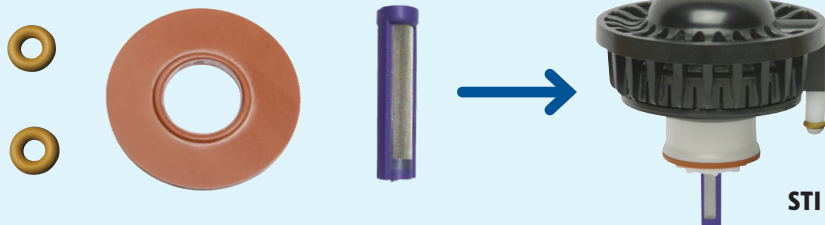

SELECTOR REPAIR KITS

RB 212150
PRS/Selector Repair Kit
\$57.10

RB 212244
Green Seal (After 4/01)
\$6.55

RB 213462
Golf Black Solenoid
\$42.25

RB 212159
Quick Connect Tubing Repair
\$10.05 (each)

WE SHIP NATIONWIDE. DON'T FEEL LOCKED INTO YOUR LOCAL DISTRIBUTOR.

PURCHASE THIS KIT TO REPAIR THIS RAIN BIRD® VALVE

STI 210410-99 \$12.10

WE ALSO STOCK A COMPLETE LINE OF RAIN BIRD® PARTS

NEW RAIN BIRD® EAGLE™ “AFTERMARKET” PRODUCTS

Compare Our Pricing — Our Savings is Substantial!