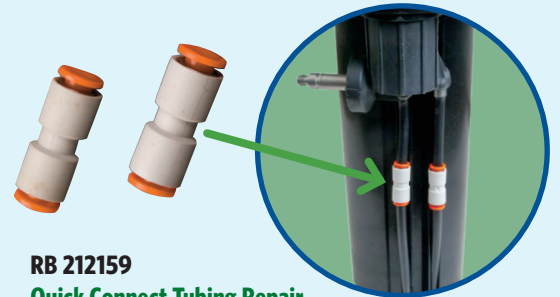

RB 212159
Quick Connect Tubing Repair
$10.05 (each)

WE SHIP NATIONWIDE. DON'T FEEL LOCKED INTO YOUR LOCAL DISTRIBUTOR.