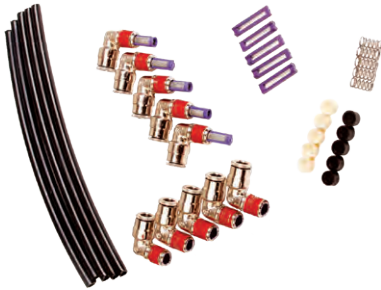

RB B41730
Valve Insertion Tool
900/950

RB D02236
Snap Ring Pliers
500/752

RB D02221
Selector Valve Key 18"

RB D02215
Selector Valve Key 7"

RB D02237
Installation
Socket for
Rock Screen

RB D05205
Universal Hose Adapter
500/950

RB B41720
Selector Service
Tool/Key

Easy Reach™
Key

Rain Bird®

UH A-ERR
Easy Reach™
Key
15" Length

Includes:
HoseTap™ 1" MHT Brass
Swivel and 3/4" Adapter

UH HN-R125S - 500/751
UH HN-R150S - 900/950
HoseTap™ w/Swivel
Purchase with or Without Swivel

HoseTap™

BRASS VALVES & PARTS

RB 208554
Elbow Filter Assembly
(Bag of 5)

RB 209814.04-99
2" EFB-CP Bonnet Assy
w/New Solenoid

RB 236239
E-Z Bleed Solenoid

RB 209814-03
1 1/2" EFB-CP Bonnet Assy
Less Solenoid
RB 209814-04
2" EFB-CP Bonnet Assy Less Solenoid

Brass Valves - Gate,
Angle and Globe

RB 200EFB-CP
Electric Brass Valve

Send Your Electric Brass Valves to SportsTurf Irrigation for Repair

PLASTIC VALVE OPTIONS

**2" & 1 1/2" ELECTRIC BRASS VALVE
REPLACEMENTS FROM K-RAIN®**