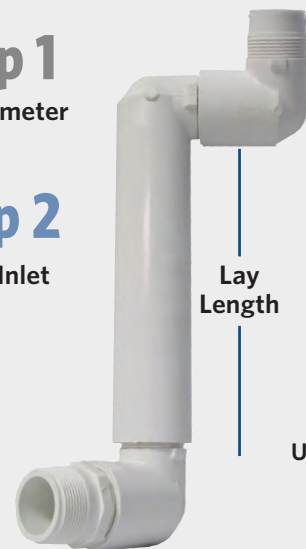

STEP 4: SPECIFY LAY LENGTH

Last Three Digits	Lay Length	
-208	8"	Standard Sizes
-212	12"	
-218	18"	
		Call for Custom Sizes!

EXAMPLE

Step 1
1¼" Diameter

Step 2
MIPT Inlet

Step 3
1¼" x 1½"
MIPT Outlet

Step 4
18" Lay Length
Unitized Swing Joint

So if you need a 1¼" Swing Joint with an MIPT inlet and a 1½" Increasing MIPT outlet. (18" Lay Length)

your part number would be: 233-218

Also see LASCOFITTINGS.COM for online configurator

**3M DBR/Y
Splice Kit**