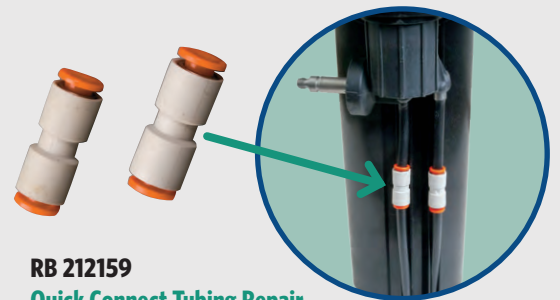

RB 212159
 Quick Connect Tubing Repair
 \$10.50 (each)

WE SHIP NATIONWIDE. DON'T FEEL LOCKED INTO YOUR LOCAL DISTRIBUTOR.

PURCHASE THIS KIT TO REPAIR THIS RAIN BIRD® VALVE

STI 210410-99 \$12.10

WE ALSO STOCK A COMPLETE LINE OF RAIN BIRD® PARTS