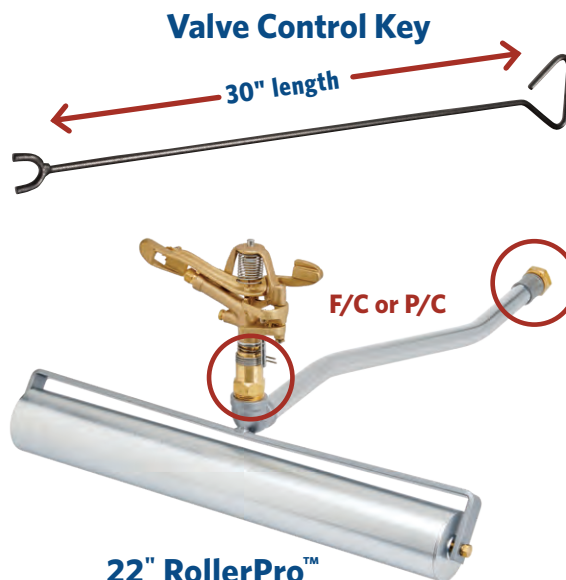

So if you need a 1¼" Swing Joint with an MIPT inlet and a 1½" Increasing MIPT outlet. (18" Lay Length)

your part number would be: 233-218

Also see LASCOFITTINGS.COM for online configurator

**3M DBR/Y
Splice Kit**

Available on ALL models of K-Rain® rotors.

K-RAIN®	MINIPRO 6" 20/Case	SUPERPRO 20/Case	RPS75i 20/Case	PROSPORT 12/Case
INLET	1/2"	3/4"	3/4"	1"
COVERAGE	40° - 360°	40° - 360°	40° - 360°	40° - 360°
FLOW RANGE (GPM)	.8 - 3.8	.8 - 11.1	.9 - 9.7	5.1 - 32.5
PRESSURE (PSI)	20 - 70	20 - 70	20 - 70	40 - 90
RADIUS	18' - 33'	26' - 46'	26' - 48'	43' - 77'
RECLAIMED WATER	YES	YES	YES	YES
WHAT YOU SHOULD KNOW	Perfect for landscape areas and for replacing fixed sprays	Best 3/4" Option Reduce distance & flow rate proportionately	Direct replacement for Hunter® PGP® & PGP® Ultra®	Great Block Type System replacement

★ CLEAN UP AROUND ★ YOUR HEADS

TAS Trimmer Sprinkler
Head Trimmer 3 3/4" - 10"

22" RollerPro™
Works with both 1" and 3/4" hoses using the included adapters and full circle and part circle sprinklers.
(sprinkler sold separately)