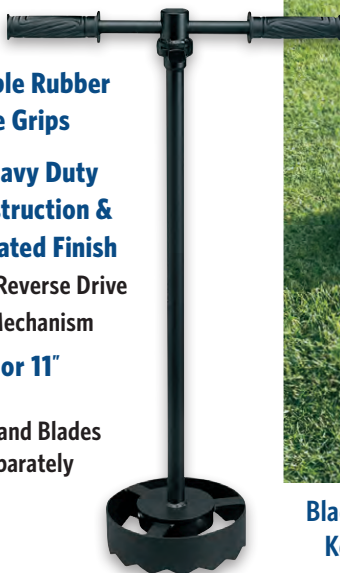

Blade Depth Stopper
Keeps wires from getting cut!