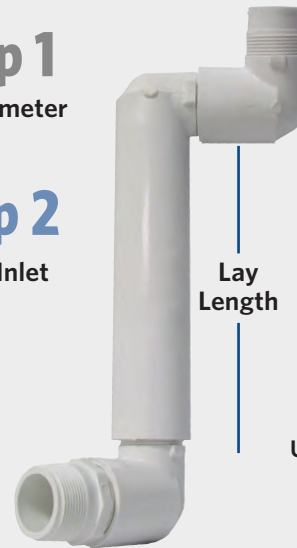

STEP 4: SPECIFY LAY LENGTH

Last Three Digits	Lay Length	
-208	8"	Standard Sizes
-212	12"	
-218	18"	
		Call for Custom Sizes!

EXAMPLE

Step 1
1¼" Diameter

Step 2
MIPT Inlet

Step 3
1¼" x 1½"
MIPT Outlet

Lay Length

Step 4
18" Lay Length
Unitized Swing Joint

If you need a 1 ¼" Swing Joint with an MIPT inlet and a 1 ½" Increasing MIPT outlet (18" Lay Length), your part number would be **233-218**.

Also see LASCOFITTINGS.COM for online configurator.