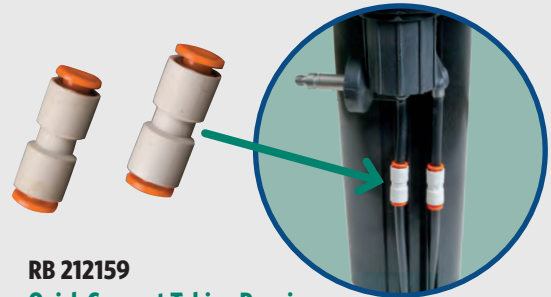

RB 212150
 PRS/Selector Repair Kit
 \$63.70

RB 212244
 Green Seal (After 4/01)
 \$7.81

RB 213462
 Golf Black Solenoid
 \$46.38

RB 212159
 Quick Connect Tubing Repair
 \$11.10 (each)

WE SHIP NATIONWIDE. DON'T FEEL LOCKED INTO YOUR LOCAL DISTRIBUTOR.