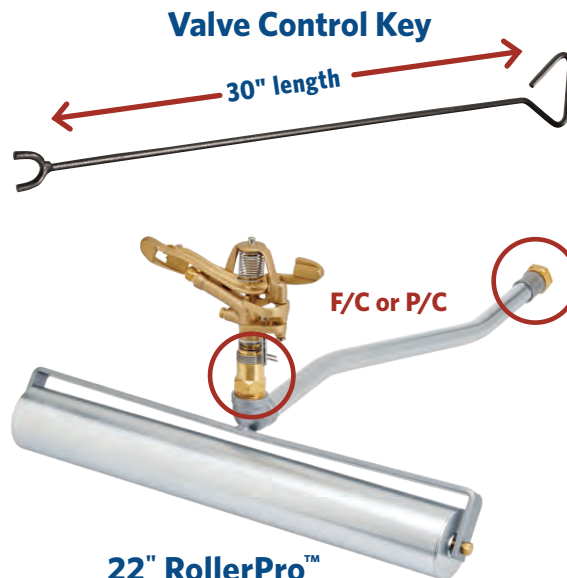

Step 4
18" Lay Length
Unitized Swing Joint

If you need a 1 ¼" Swing Joint with an MIPT inlet and a 1 ½" Increasing MIPT outlet (18" Lay Length), your part number would be **233-218**.

Also see LASCOFITTINGS.COM for online configurator.

3M DBR/Y Splice Kit

Box of 100
or Purchase
Individually

COMPARE K-RAIN® TO OTHER PGP STYLE ROTORS

High Performance, Low Maintenance

This patented "Easy Arc Setting" just made your irrigator's life a whole lot easier!

7-Year Warranty

Available on ALL models of K-Rain® rotors.

K-RAIN®	MINIPRO 6" 20/Case	SUPERPRO 20/Case	RPS75i 20/Case	PROSPORT 12/Case
INLET	1/2"	3/4"	3/4"	1"
COVERAGE	40° - 360°	40° - 360°	40° - 360°	40° - 360°
FLOW RANGE (GPM)	.8 - 3.8	.8 - 11.1	.9 - 9.7	5.1 - 32.5
PRESSURE (PSI)	20 - 70	20 - 70	20 - 70	40 - 90
RADIUS	18' - 33'	26' - 46'	26' - 48'	43' - 77'
RECLAIMED WATER	YES	YES	YES	YES
WHAT YOU SHOULD KNOW	Perfect for landscape areas and for replacing fixed sprays	Best 3/4" Option Reduce distance & flow rate proportionately	Direct replacement for Hunter® PGP® & PGP® Ultra®	Great Block Type System replacement

★ CLEAN UP AROUND ★ YOUR HEADS

TAS Trimmer Sprinkler
Head Trimmer 3 3/4" - 10"

22" RollerPro™
Works with both 1" and 3/4" hoses using the included adapters and full circle and part circle sprinklers.
(sprinkler sold separately)