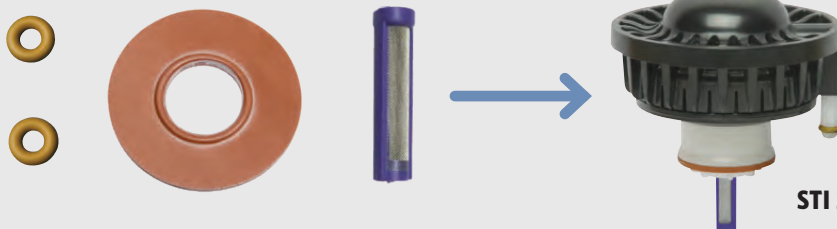

RB 212150
 PRS/Selector Repair Kit
 \$63.70

RB 212244
 Green Seal (After 4/01)
 \$7.81

RB 213462
 Golf Black Solenoid
 \$46.38

RB 212159
 Quick Connect Tubing Repair
 \$11.10 (each)

WE SHIP NATIONWIDE. DON'T FEEL LOCKED INTO YOUR LOCAL DISTRIBUTOR.

PURCHASE THIS KIT TO REPAIR THIS RAIN BIRD® VALVE

STI 210410-99 \$12.10

WE ALSO STOCK A COMPLETE LINE OF RAIN BIRD® PARTS.

AFTERMARKET RAIN BIRD® PRODUCTS

BRAND NEW RAIN BIRD® EAGLE™ AFTERMARKET PRODUCTS Compare Our Pricing — Your Savings are Substantial!