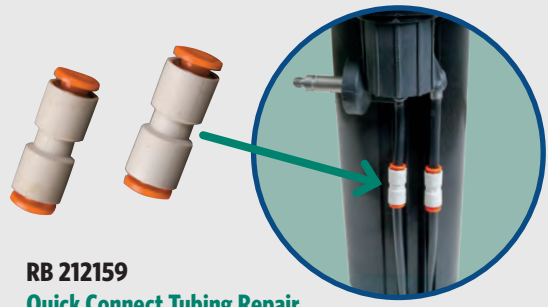

POPULAR EAGLE™ PARTS

EAGLE™ 700/900 SERIES SPRINKLER

SELECTOR REPAIR KITS

RB 212150 PRS/Selector Repair Kit \$63.70

RB 212244 Green Seal (After 4/01) \$7.81

RB 213462 Golf Black Solenoid \$46.38

RB 212159 Quick Connect Tubing Repair \$11.10 (each)