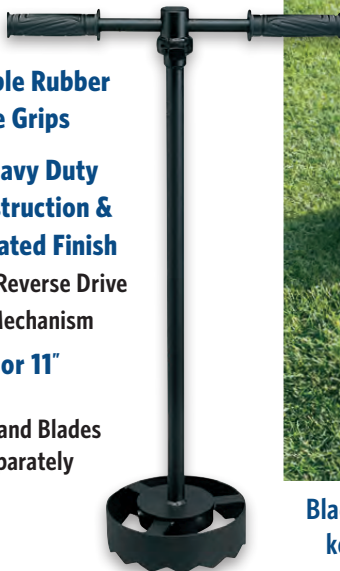

Blade Depth Stopper keeps wires from getting cut!