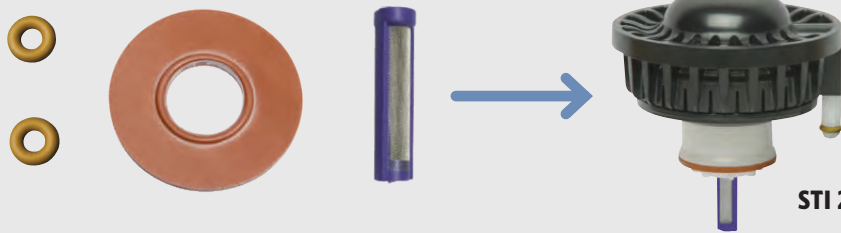

REPAIR
REBUILD
RECONDITION

LASCO NPT-ACME OUTLET ADAPTER

AVAILABLE IN 1", 1 1/4" & 1 1/2"

G102-010
"B" Cases
1"

G202-012
500/752
1 1/4"

G302-015
900/950
1 1/2"

O-RINGS FOR SWING JOINTS ALSO AVAILABLE

SAM SCREEN
215001

POPULAR EAGLE™ PARTS

EAGLE™ 700/900 SERIES SPRINKLER

SELECTOR REPAIR KITS

RB 212150 PRS/Selector Repair Kit \$63.70

RB 212244 Green Seal (After 4/01) \$7.81

RB 213462 Golf Black Solenoid \$46.38

RB 212159 Quick Connect Tubing Repair \$11.10 (each)

WE SHIP NATIONWIDE. DON'T FEEL LOCKED INTO YOUR LOCAL DISTRIBUTOR.

PURCHASE THIS KIT TO REPAIR THIS RAIN BIRD® VALVE

STI 210410-99 \$12.10

WE ALSO STOCK A COMPLETE LINE OF RAIN BIRD® PARTS.

AFTERMARKET RAIN BIRD® PRODUCTS