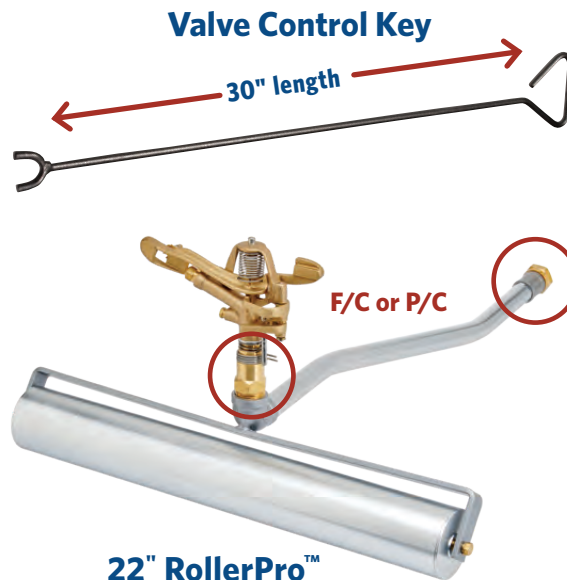

Step 4
18" Lay Length
Unitized Swing Joint

If you need a 1 ¼" Swing Joint with an MIPT inlet and a 1 ½" Increasing MIPT outlet (18" Lay Length), your part number would be **233-218**.

Also see LASCOFITTINGS.COM for online configurator.

3M DBR/Y Splice Kit

Box of 100
or Purchase
Individually

COMPARE K-RAIN® TO OTHER PGP STYLE ROTORS High Performance, Low Maintenance

This patented "Easy Arc Setting" just made your irrigator's life a whole lot easier!

7-Year Warranty

Available on ALL models of K-Rain® rotors.

K-RAIN®	MINIPRO 6" 20/Case	SUPERPRO 20/Case	RPS75i 20/Case	PROSPORT 12/Case
INLET	1/2"	3/4"	3/4"	1"
COVERAGE	40° - 360°	40° - 360°	40° - 360°	40° - 360°
FLOW RANGE (GPM)	.8 - 3.8	.8 - 11.1	.9 - 9.7	5.1 - 32.5
PRESSURE (PSI)	20 - 70	20 - 70	20 - 70	40 - 90
RADIUS	18' - 33'	26' - 46'	26' - 48'	43' - 77'
RECLAIMED WATER	YES	YES	YES	YES
WHAT YOU SHOULD KNOW	Perfect for landscape areas and for replacing fixed sprays	Best 3/4" Option Reduce distance & flow rate proportionately	Direct replacement for Hunter® PGP® & PGP® Ultra®	Great Block Type System replacement

★ CLEAN UP AROUND ★ YOUR HEADS

TAS Trimmer Sprinkler
Head Trimmer 3 3/4" - 10"

22" RollerPro™
Works with both 1" and 3/4" hoses using the included adapters and full circle and part circle sprinklers.
(sprinkler sold separately)