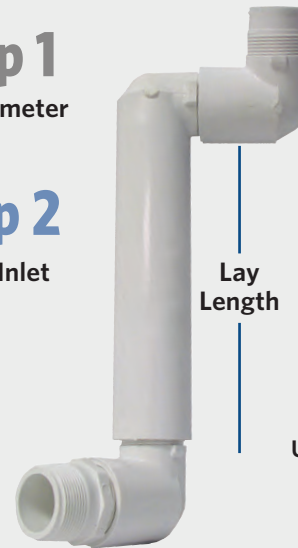

STEP 4: SPECIFY LAY LENGTH

Last Three Digits	Lay Length	
-208	8"	Standard Sizes
-212	12"	
-218	18"	
		Call for Custom Sizes!

EXAMPLE

Step 1
1¼" Diameter

Step 2
MIPT Inlet

Step 3
1¼" x 1½"
MIPT Outlet

Lay Length

Step 4
18" Lay Length
Unitized Swing Joint

If you need a 1 ¼" Swing Joint with an MIPT inlet and a 1 ½" Increasing MIPT outlet (18" Lay Length), your part number would be **233-218**.

Also see LASCOFITTINGS.COM for online configurator.