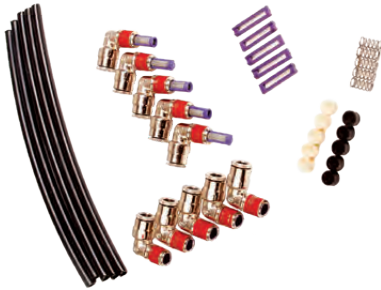

RB B41730
Valve Insertion Tool
900/950

RB D02236
Snap Ring Pliers
500/752

RB D02221
Selector Valve Key 18"

RB D02215
Selector Valve Key 7"

RB D02237
Installation
Socket for
Rock Screen

RB D05205
Universal Hose Adapter
500/950

RB B41720
Selector Service
Tool/Key

Easy Reach™
Key

Rain Bird®

UH A-ERR
Easy Reach™
Key
15" Length

Includes:
HoseTap™ 1" MHT Brass Swivel and 3/4" Adapter

UH HN-R125S - 500/751
UH HN-R150S - 900/950
HoseTap™ w/Swivel
Purchase with or without Swivel

HoseTap™

BRASS VALVES & PARTS

RB 208554
Elbow Filter Assembly
(Bag of 5)

RB 209814.04-99
2" EFB-CP Bonnet Assy
w/New Solenoid

RB 236239
E-Z Bleed Solenoid

RB 209814-03
1 1/2" EFB-CP Bonnet Assy
Less Solenoid
RB 209814-04
2" EFB-CP Bonnet Assy Less Solenoid

Brass Valves - Gate,
Angle and Globe

RB 200EFB-CP
Electric Brass Valve

Send Your Electric Brass Valves to SportsTurf Irrigation for Repair

PLASTIC VALVE OPTIONS

**2" & 1 1/2" ELECTRIC BRASS VALVE
REPLACEMENTS FROM K-RAIN®**