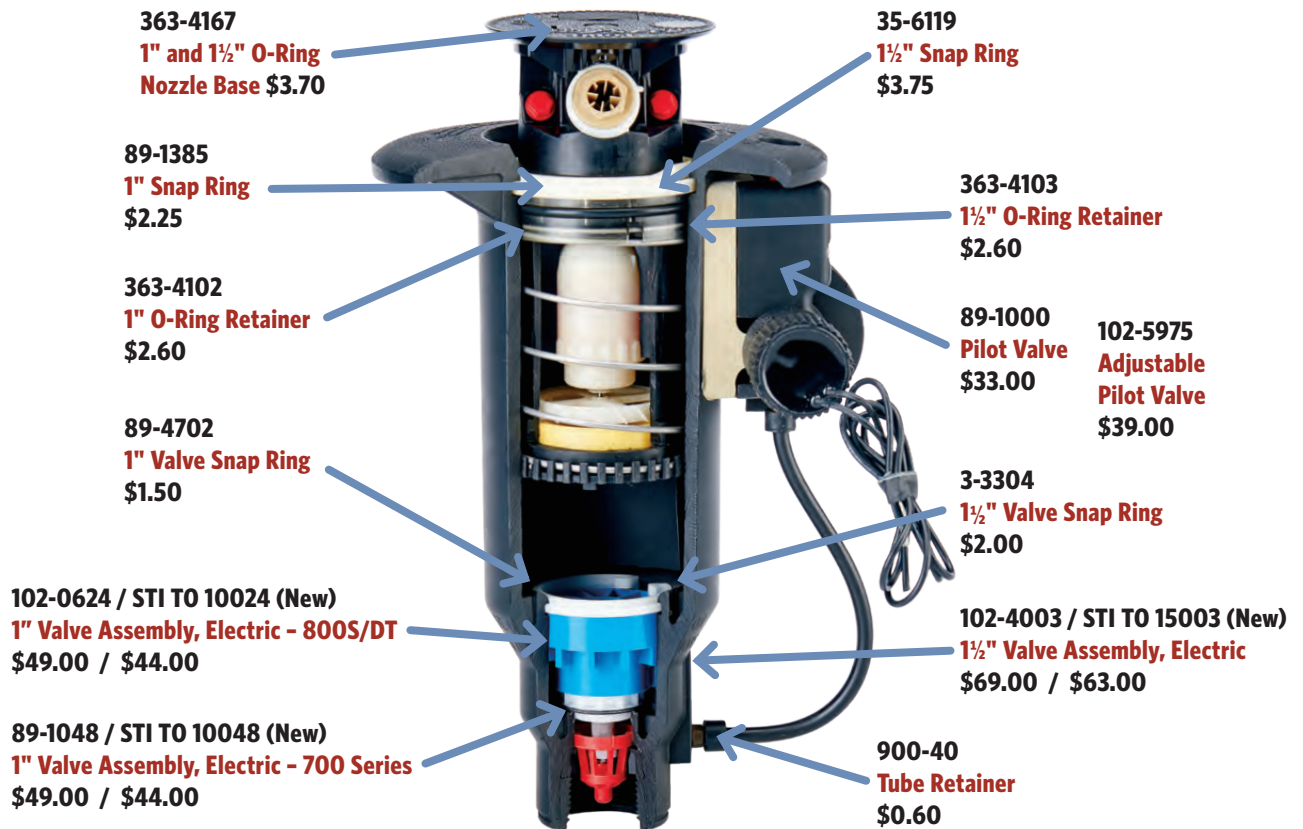

Part Number	Description	Price
102-5975	Adjustable NO Solenoid	\$39.00
102-5178	Adjustable WITH Solenoid	\$65.00
89-1000	Pilot Valve NO Solenoid	\$33.00
89-0009	Pilot Valve WITH Solenoid	\$56.00
89-1000-R	Pilot Valve - Repair	\$20.00
9-1876	Tubing 1/2" x 1 1/2"	\$3.80
360-0220	O-Ring Body Assy	\$.70
102-0343	Selector Cam Black	\$4.25

PILOT VALVES & PILOT VALVE PARTS (REBUILT)

Adj Pilot Valve with Solenoid

Pilot Valve with Solenoid

Individual Parts Available

1" & 1½" REBUILT SPRINKLER PARTS

1" CASE PARTS

Part Number	Description	Price
35-9421	700 Series 1" Elec Case Only NO PV, Valve, Solenoid	\$53.00
89-4868	700 Series 1" Elec Case WITH PV, Valve, Solenoid	\$105.00
102-1090	800 Series 1" Elec Case Only - NO PV, Valve, Solenoid	\$64.00
102-1090-99	800 Series 1" Elec Case Assy WITH PV, Valve, Solenoid	\$137.00
35-9418	700 Series 1" Hydraulic Case Only	\$53.00
89-1385	Snap Ring - Upper to Hold Sprinkler	\$2.25
89-4702	Snap Ring - Lower to Hold Valve	\$1.50

1½" CASE PARTS

Part Number	Description	Price
3-3389	700 Series 1½" Elec Case Only NO PV, Valve, Solenoid	\$65.00
89-1016	700 Series 1½" Elec Case Assy WITH PV, Valve, Solenoid	\$112.00
102-1149	800 Series 1½" Elec Case Only NO PV, Valve, Solenoid	\$70.00
102-1149-99	800 Series 1½" Elec Case Assy WITH PV, Valve, Solenoid	\$145.00
3-3343	700 Series 1½" Hydraulic Case Only	\$60.00
35-6119	Snap Ring - Upper to Hold Sprinkler	\$3.75
3-3304	Snap Ring - Lower to Hold Valve	\$2.00