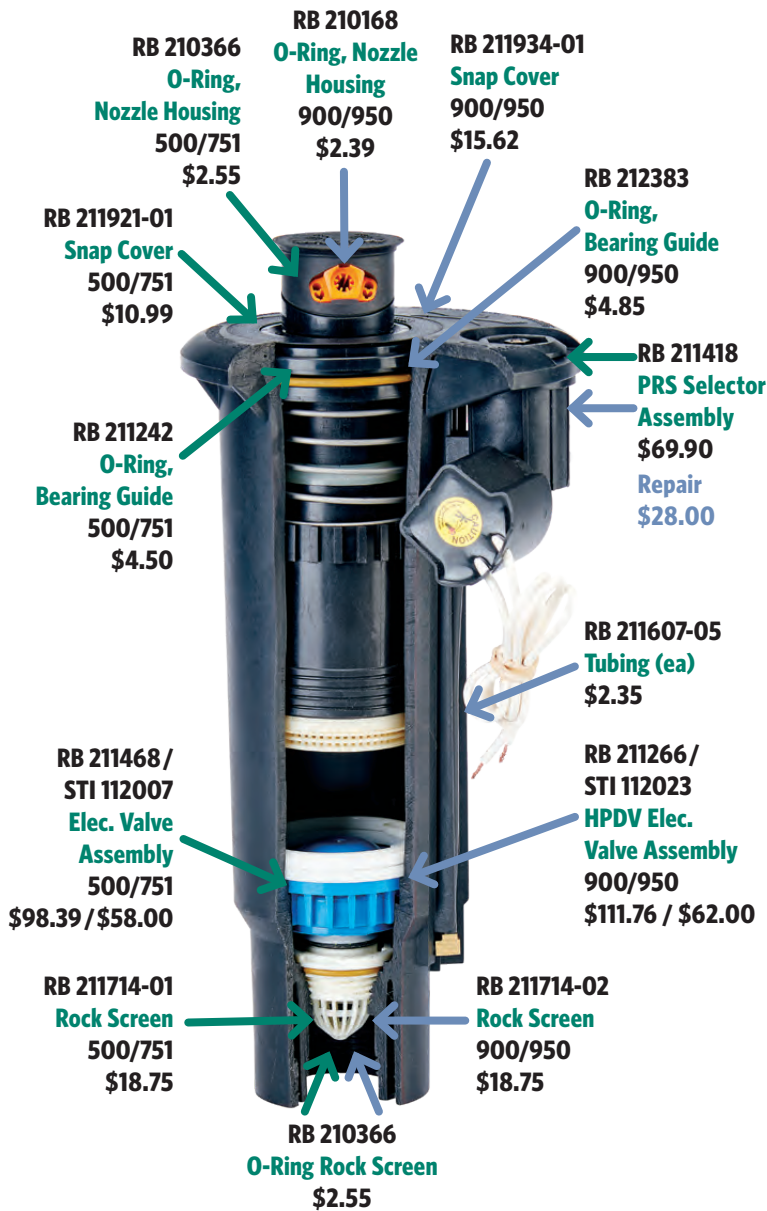

POPULAR EAGLE™ PARTS

EAGLE™ 700/900 SERIES SPRINKLER

SELECTOR REPAIR KITS

RB 212150 PRS/Selector Repair Kit $63.70

RB 212244 Green Seal (After 4/01) $7.81